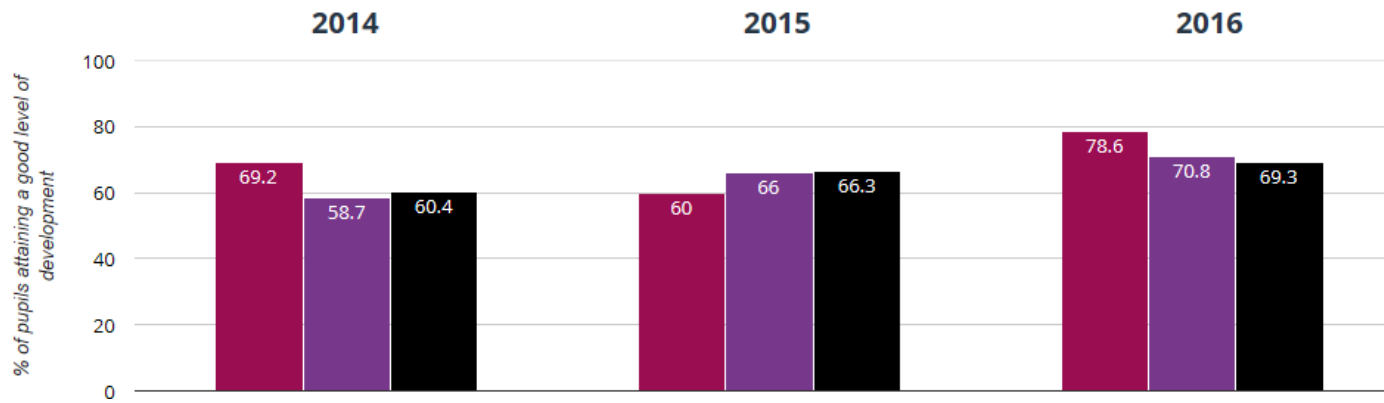

COOMBE BISSETT CEVA PRIMARY SCHOOL

EARLY YEARS FOUNDATION STAGE (EYFS)

★ Good Level Of Development

78.6% in 2016

18.6% points rise since 2015

9.4% points rise since 2014

- Coombe Bissett Church of England Primary School
- Wiltshire (207)
- National (17315)

⚙ Average Total Points Score

37.2% in 2016

3.2% points rise since 2015

2.3% points rise since 2014

- Coombe Bissett Church of England Primary School
- Wiltshire (207)
- National (17315)