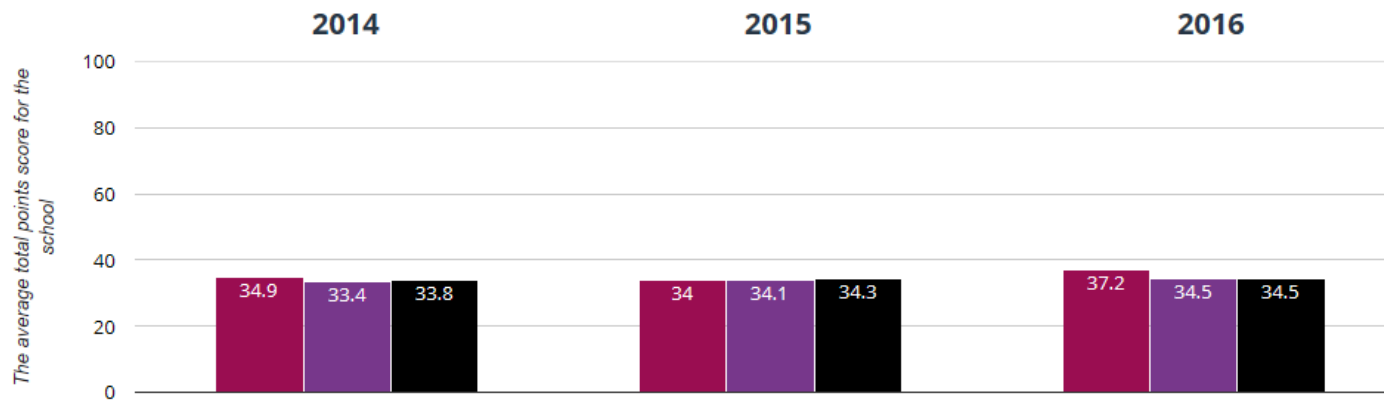

COOMBE BISSETT CEVA PRIMARY SCHOOL

EARLY YEARS FOUNDATION STAGE (EYFS)

★ Good Level Of Development

78.6% in 2016

18.6% points rise since 2015

9.4% points rise since 2014

- Coombe Bissett Church of England Primary School
- Wiltshire (207)
- National (17315)

⚙ Average Total Points Score

37.2% in 2016

3.2% points rise since 2015

2.3% points rise since 2014

- Coombe Bissett Church of England Primary School
- Wiltshire (207)
- National (17315)