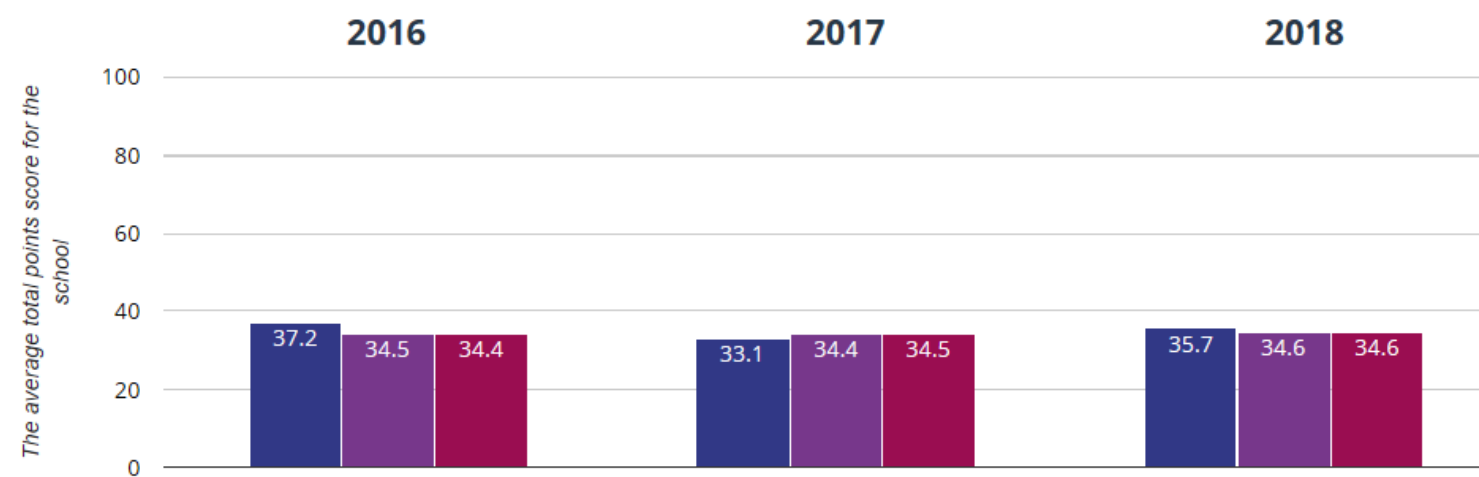

### ★ Good Level Of Development

**69.2% in 2018**

**2.5% points rise since 2017**

**9.4% points drop since 2016**

- Coombe Bissett Church of England Primary School
- Wiltshire (205)
- National (17533)

### 🎯 Average Total Points Score

**35.7 in 2018**

**2.6 points rise since 2017**

**1.5 points drop since 2016**

- Coombe Bissett Church of England Primary School
- Wiltshire (205)
- National (17533)