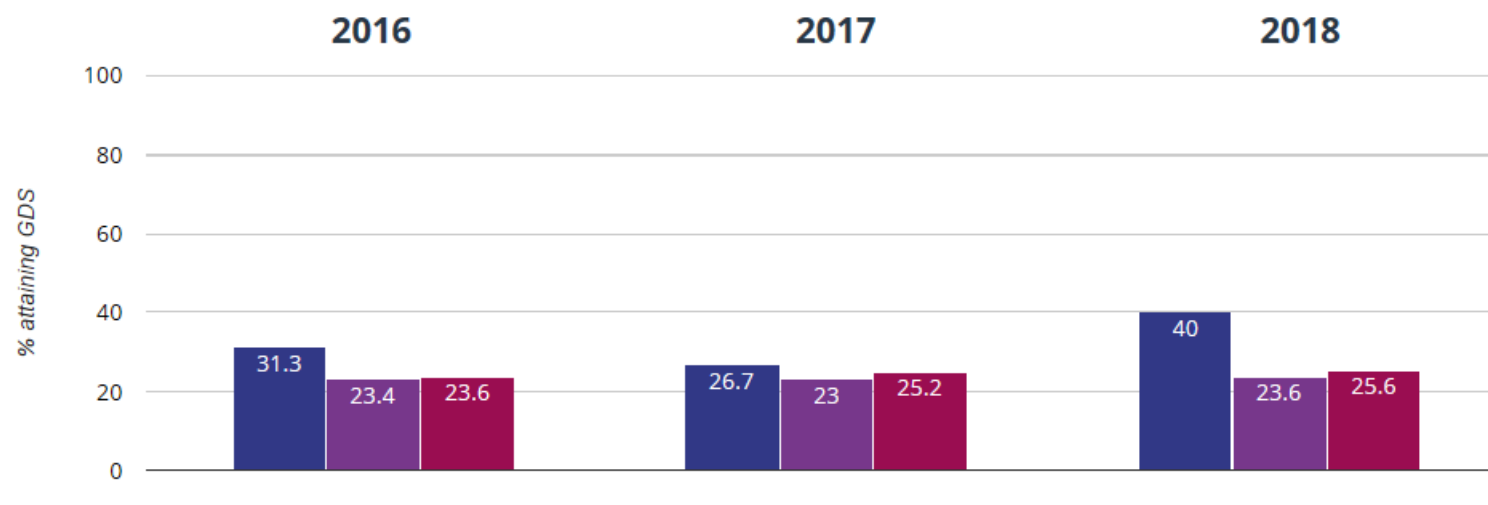

📖 Reading - attaining GDS

40% in 2018

13.3% points rise since 2017

8.7% points rise since 2016

- Coombe Bissett Church of England Primary School
- Wiltshire (195)
- National (16351)