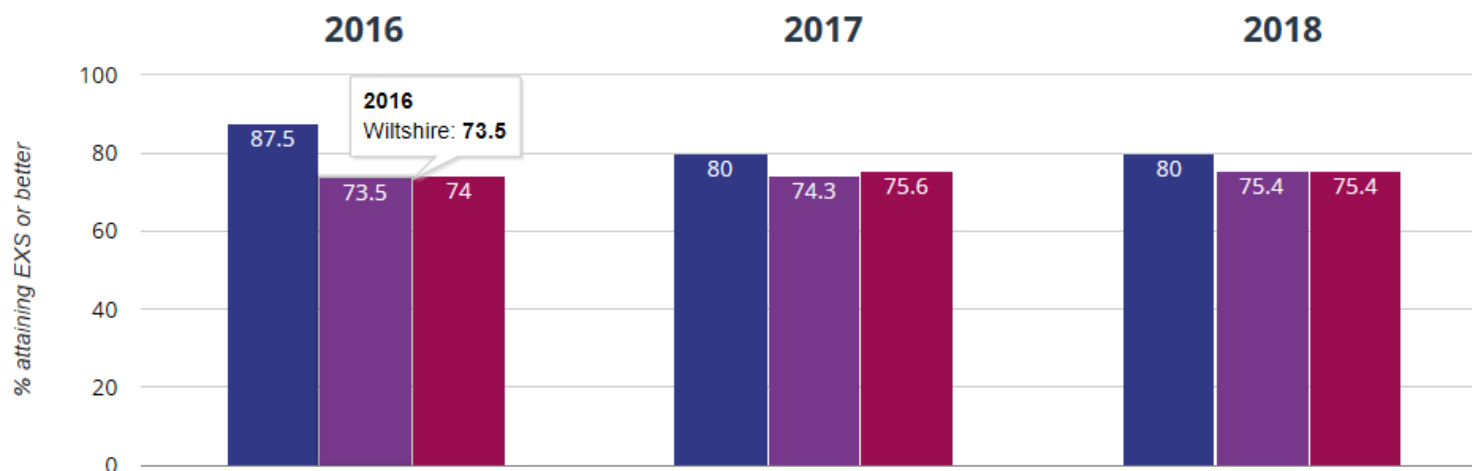

COOMBE BISSETT CEVA PRIMARY SCHOOL

KEY STAGE ONE

📖 Reading - attaining EXS or better

80% in 2018

0% change from 2017

7.5% points drop since 2016

- Coombe Bissett Church of England Primary School
- Wiltshire (195)
- National (16351)