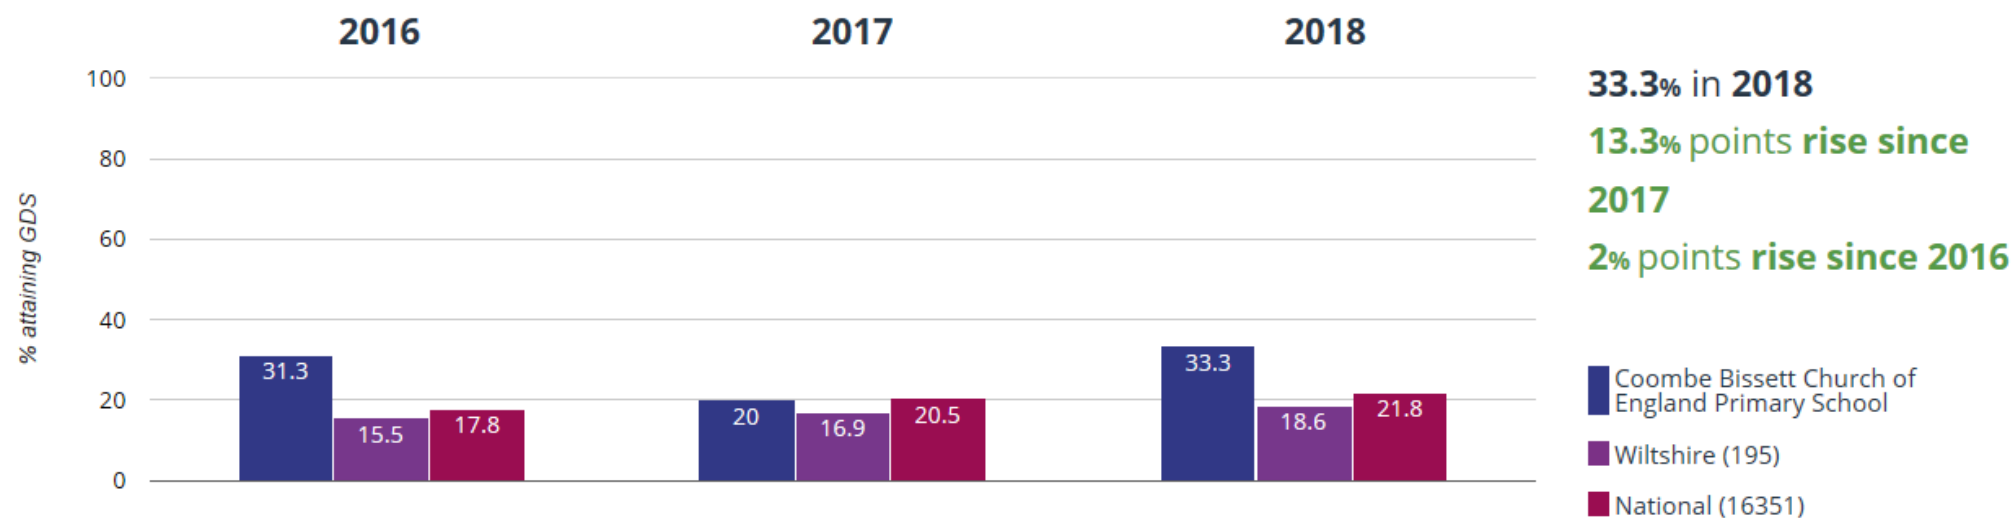

⊕ Maths - attaining GDS