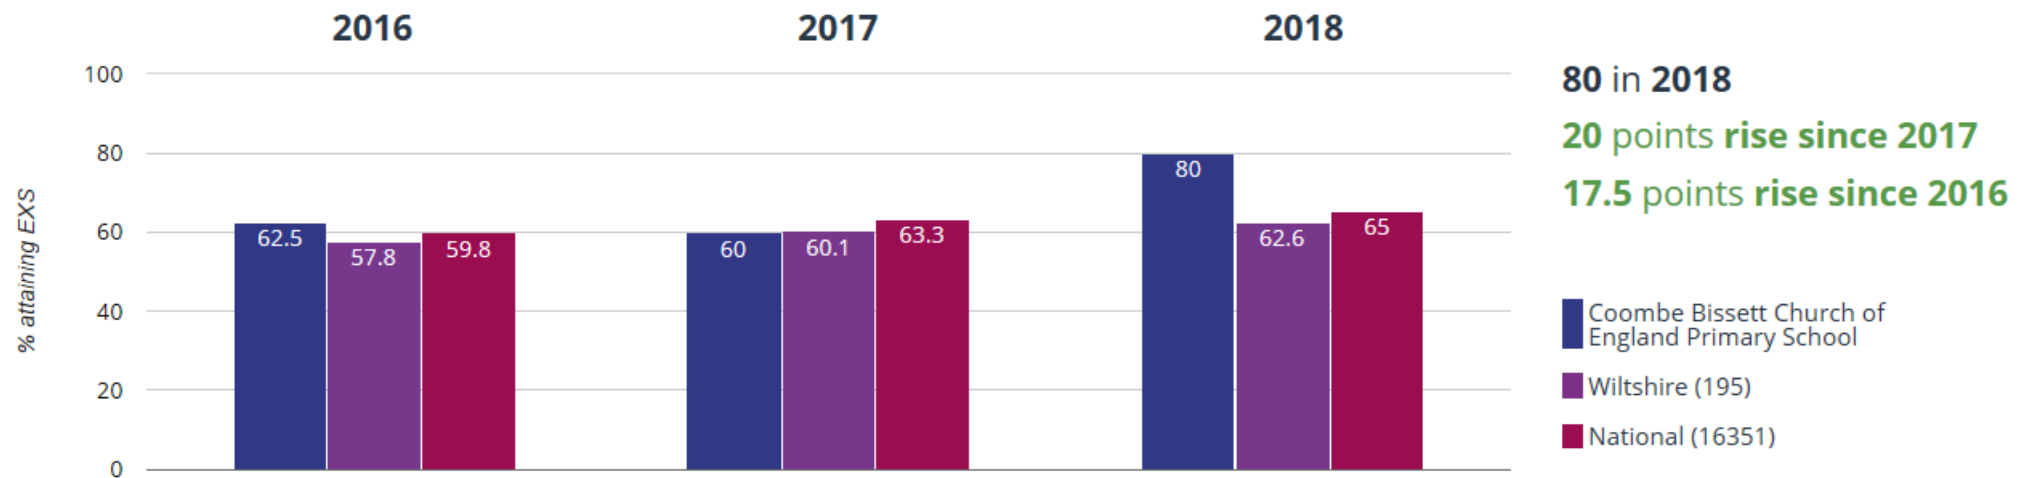

26.6% points rise since

2017

20.8% points rise since

2016

■ Coombe Bissett Church of England Primary School

■ Wiltshire (195)

■ National (16351)

⊕ Maths - attaining EXS or better

⊕ Maths - attaining GDS

RWM - attaining EXS or better

RWM - attaining GDS

Science - attaining EXS

Reading, Writing, Maths and Science - attaining EXS

DATA PROVIDED BY PERSPECTIVE LITE