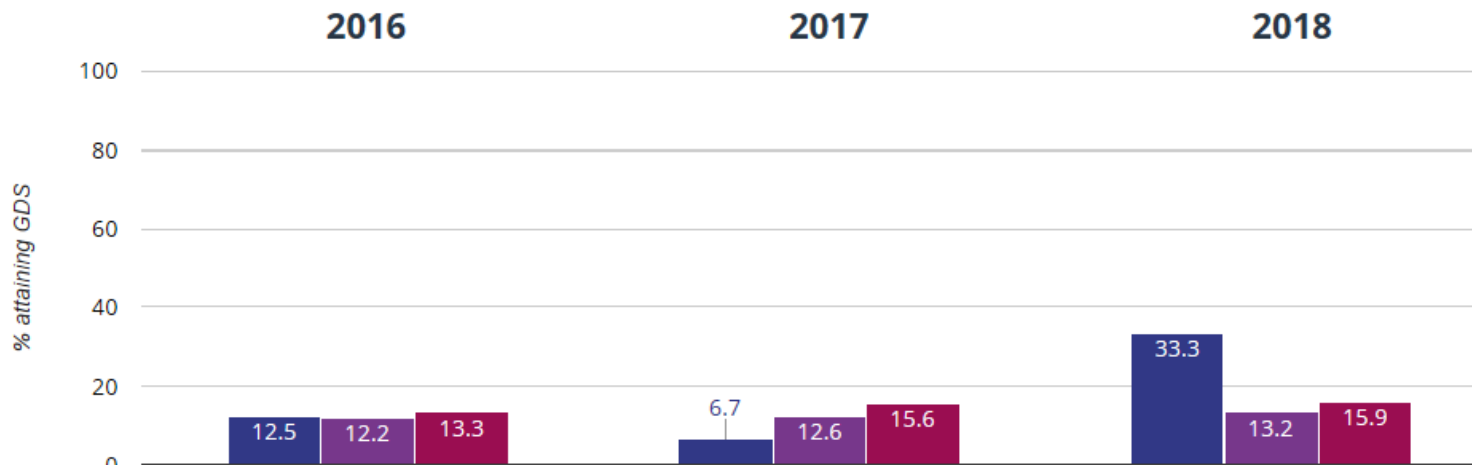

80% in 2018

20% points rise since 2017

1.3% points drop since 2016

■ Coombe Bissett Church of England Primary School

■ Wiltshire (195)

■ National (16351)

✎ Writing - attaining GDS

33.3% in 2018

26.6% points rise since

2017

20.8% points rise since

2016

■ Coombe Bissett Church of England Primary School

■ Wiltshire (195)

■ National (16351)

⊕ Maths - attaining EXS or better