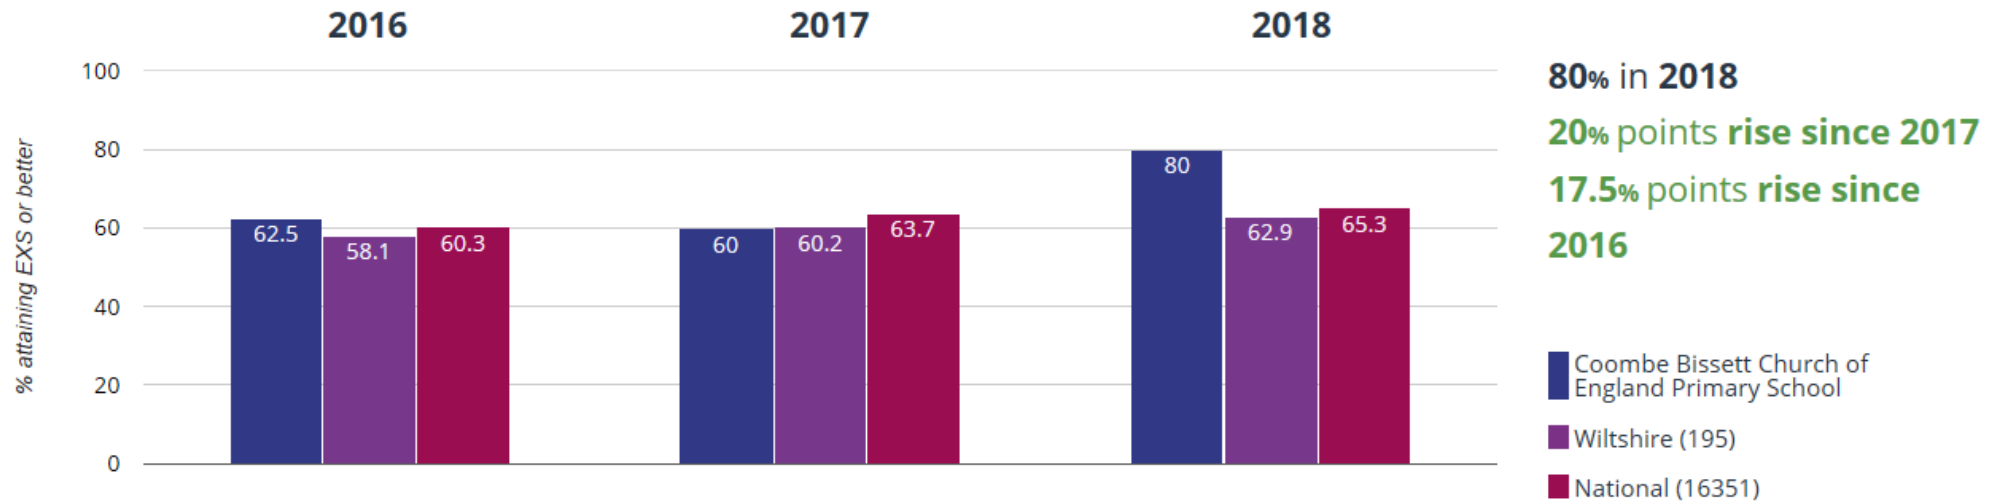

RWM - attaining EXS or better