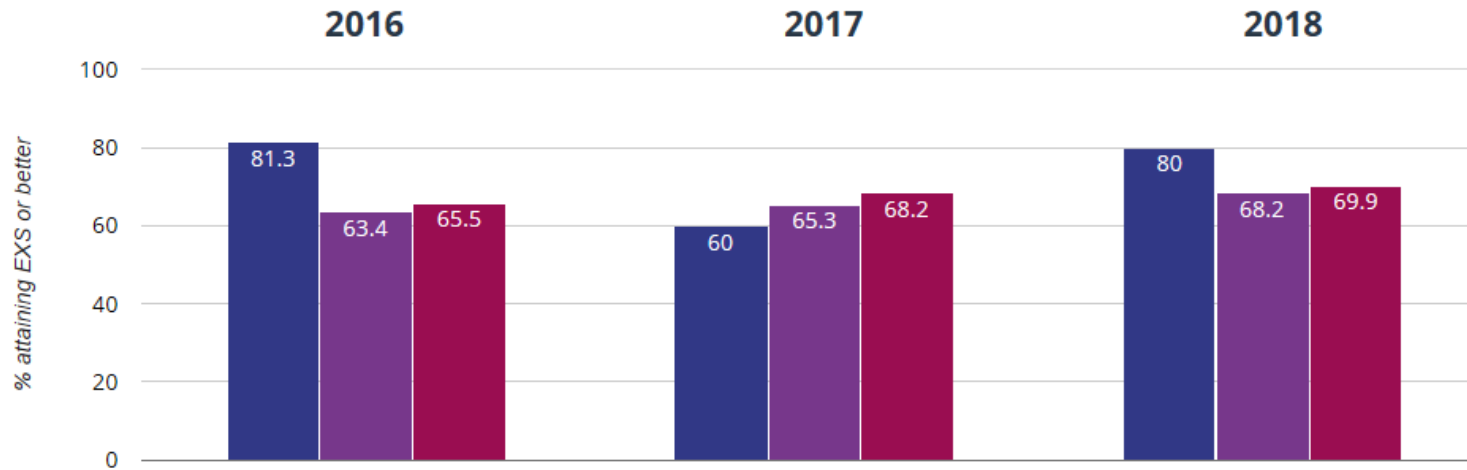

📖 Reading - attaining GDS

40% in 2018

13.3% points rise since 2017

8.7% points rise since 2016

- Coombe Bissett Church of England Primary School
- Wiltshire (195)
- National (16351)

✎ Writing - attaining EXS or better