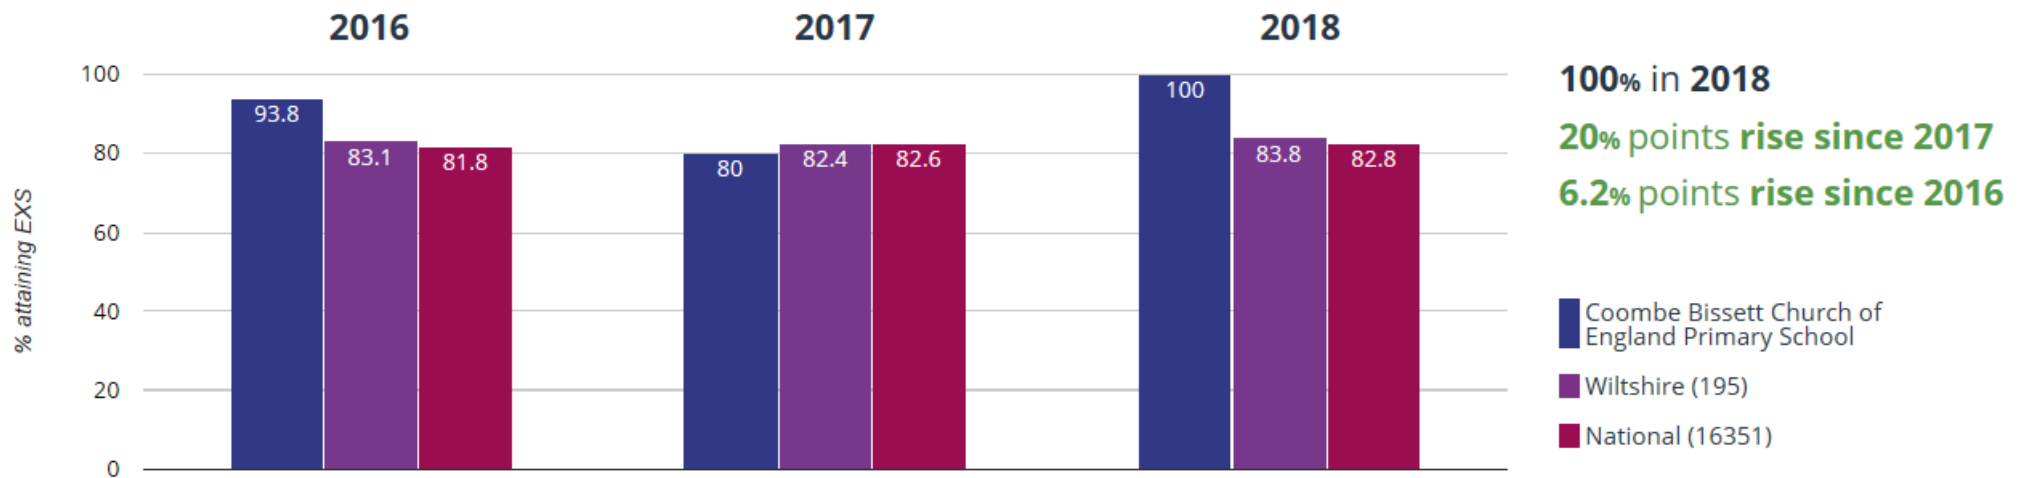

26.6% points rise since

2017

20.8% points rise since

2016

■ Coombe Bissett Church of England Primary School

■ Wiltshire (195)

■ National (16351)

⊕ Maths - attaining EXS or better

⊕ Maths - attaining GDS

RWM - attaining EXS or better

RWM - attaining GDS

Science - attaining EXS

Reading, Writing, Maths and Science - attaining EXS

DATA PROVIDED BY PERSPECTIVE LITE