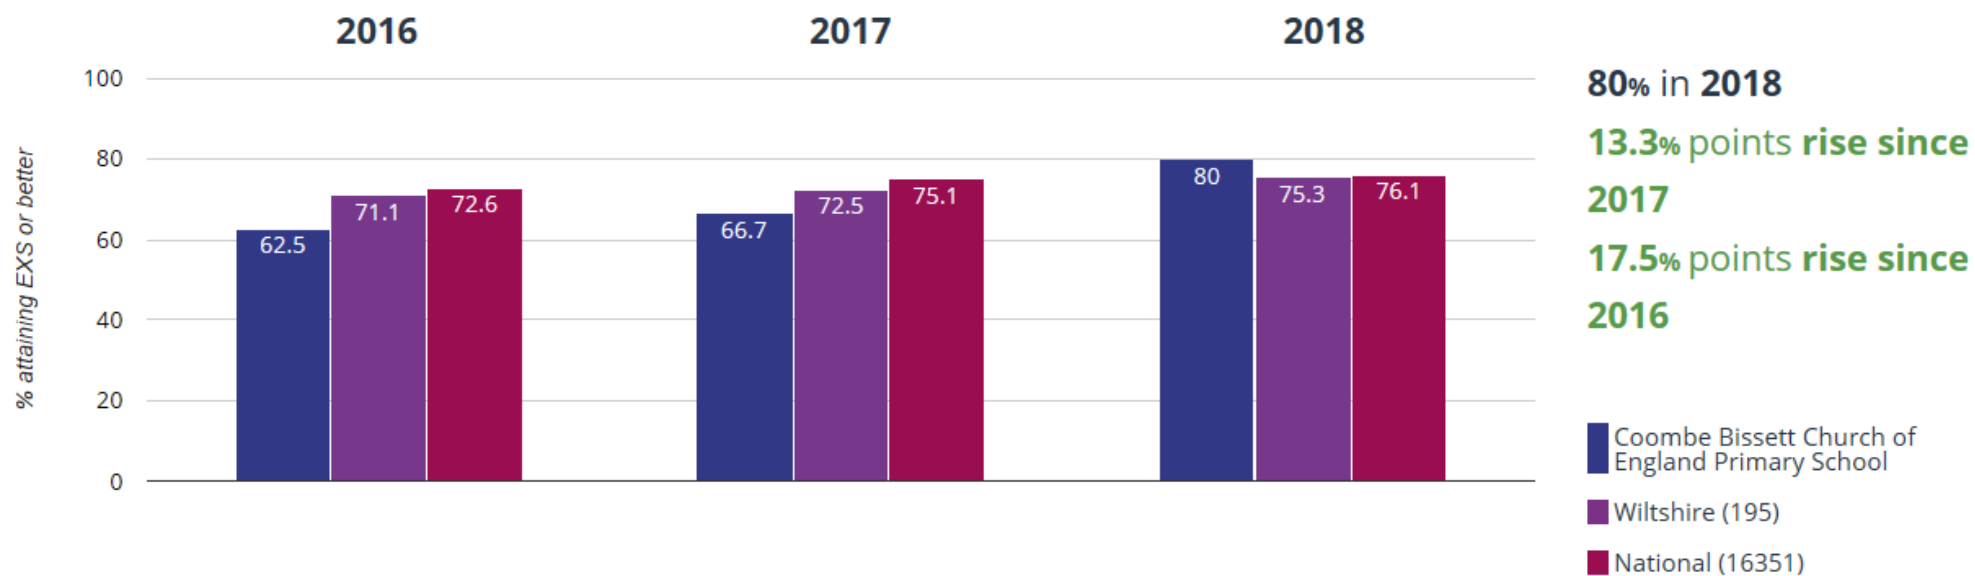

26.6% points rise since

2017

20.8% points rise since

2016

■ Coombe Bissett Church of England Primary School

■ Wiltshire (195)

■ National (16351)

⊕ Maths - attaining EXS or better