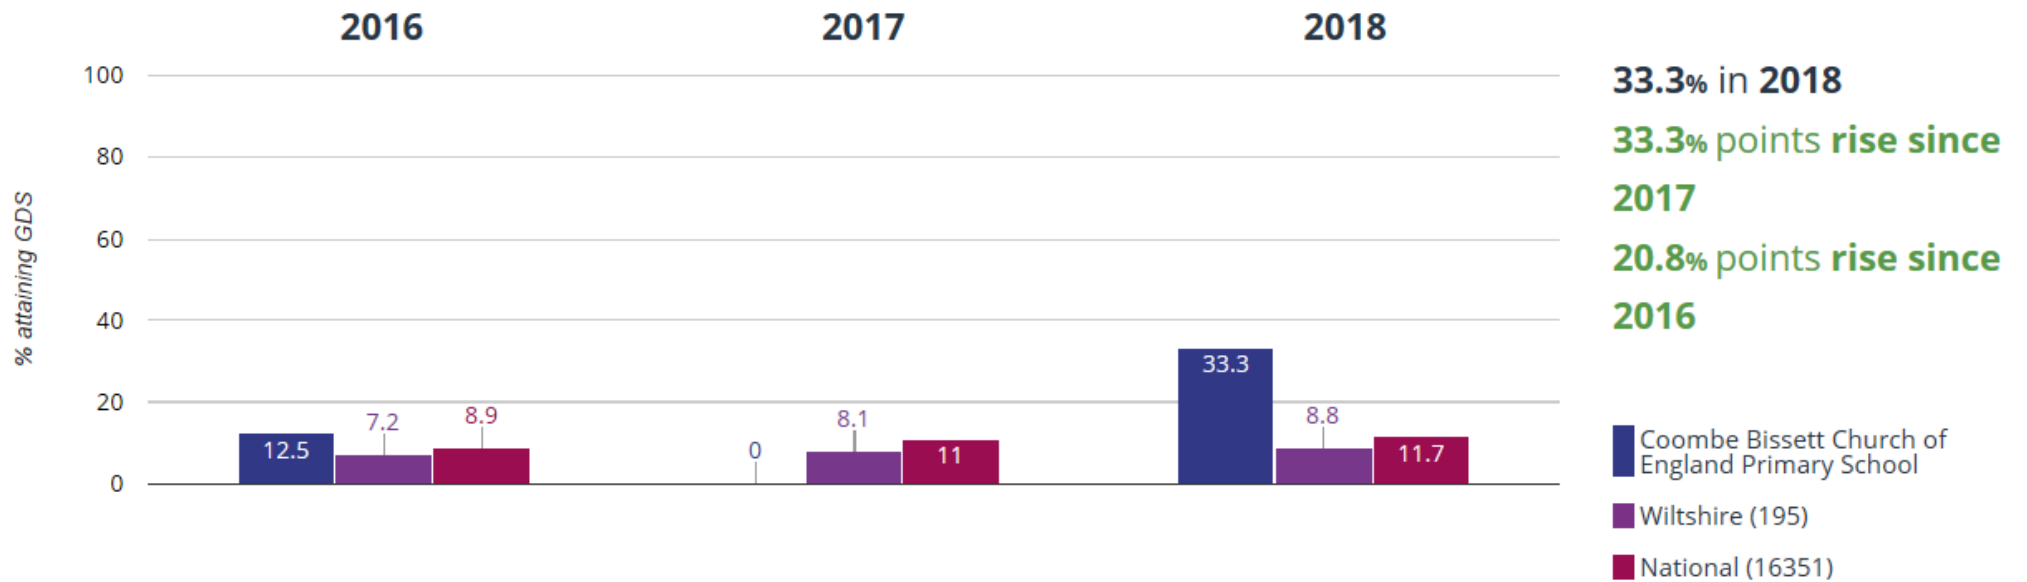

RWM - attaining GDS