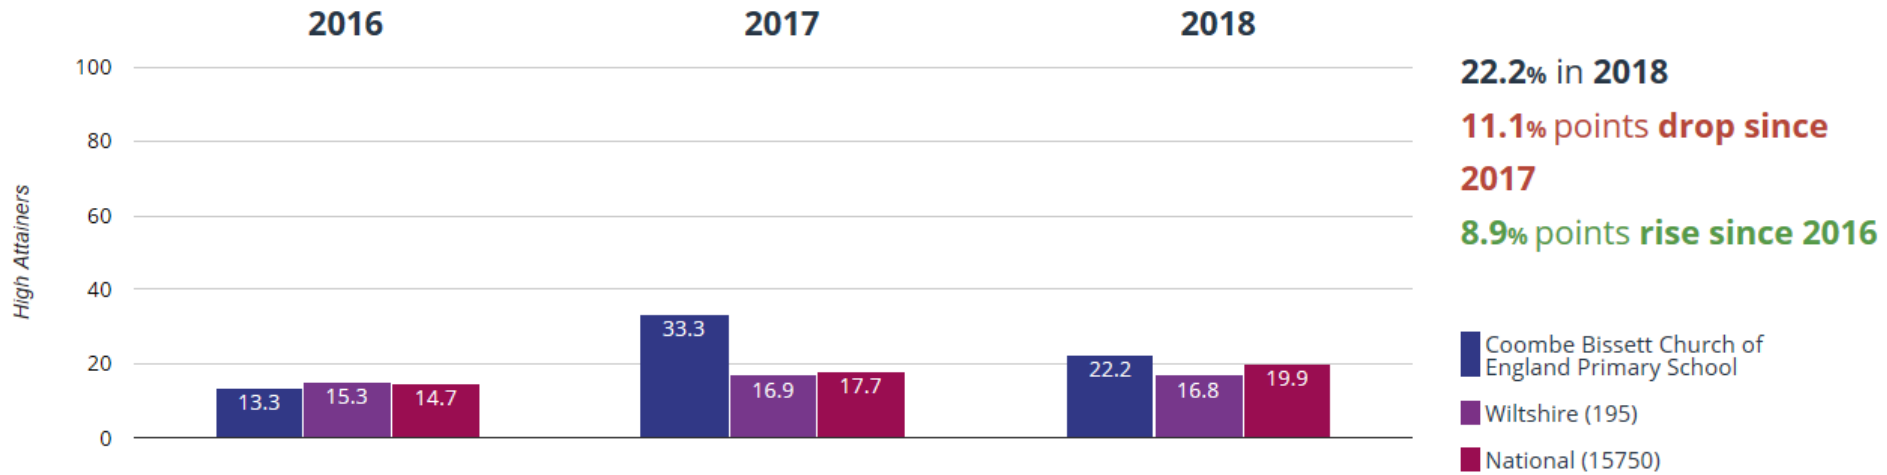

Writing - Greater Depth