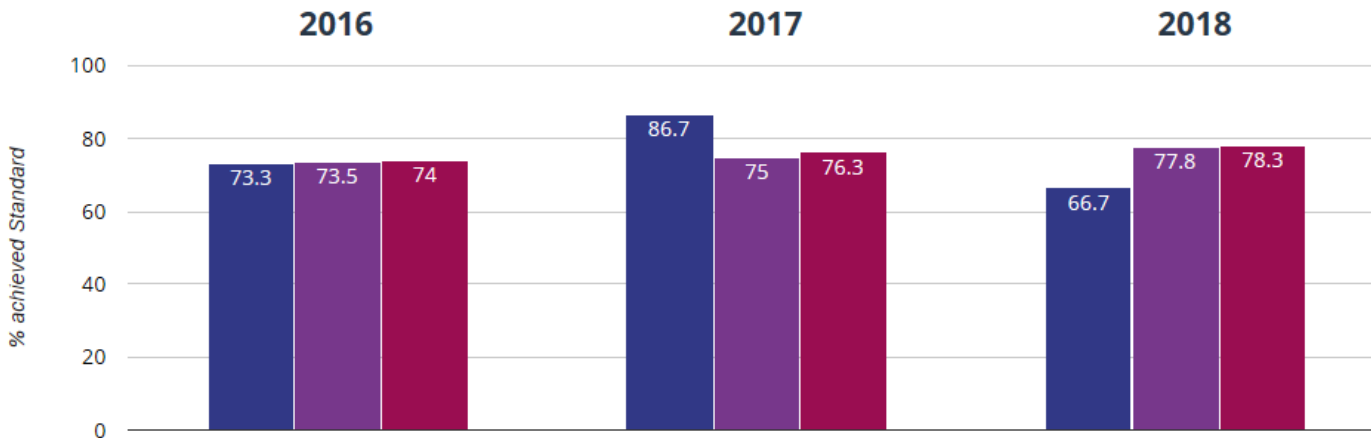

### 📖 Reading - high attainers

**102.8 in 2018**

**9.5 points drop since 2017**

**2.3 points drop since 2016**

- Coombe Bissett Church of England Primary School
- Wiltshire (195)
- National (15750)

**Writing - achieved standard**