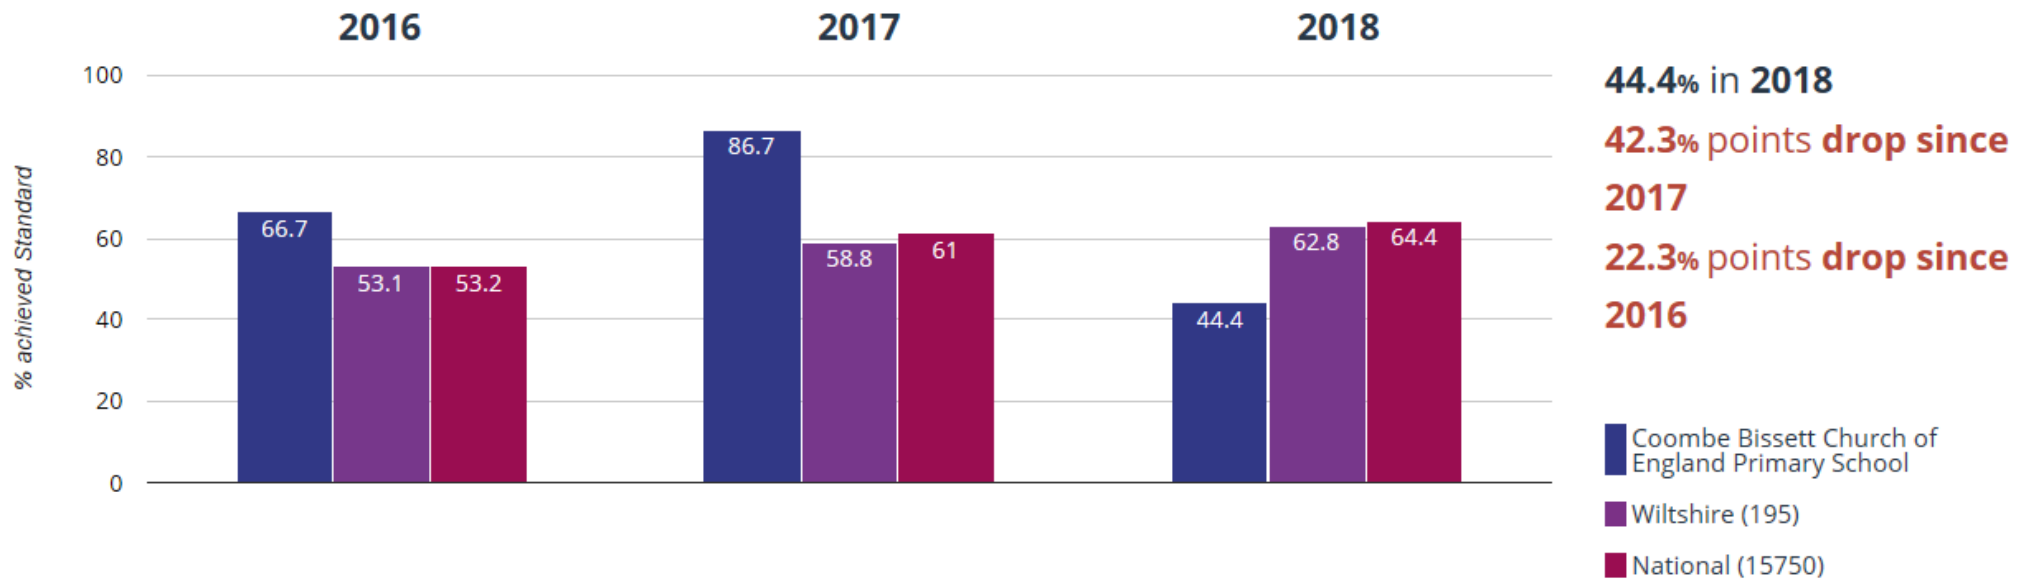

## ⊕ Maths - Scaled Score of 110 +

## ? GPS - achieved standard

## ? GPS - Scaled Score of 110 +

## 🔗 RWM - achieved standard

 **RWM** - Scaled Score of 110 +

DATA PROVIDED BY PERSPECTIVE LITE