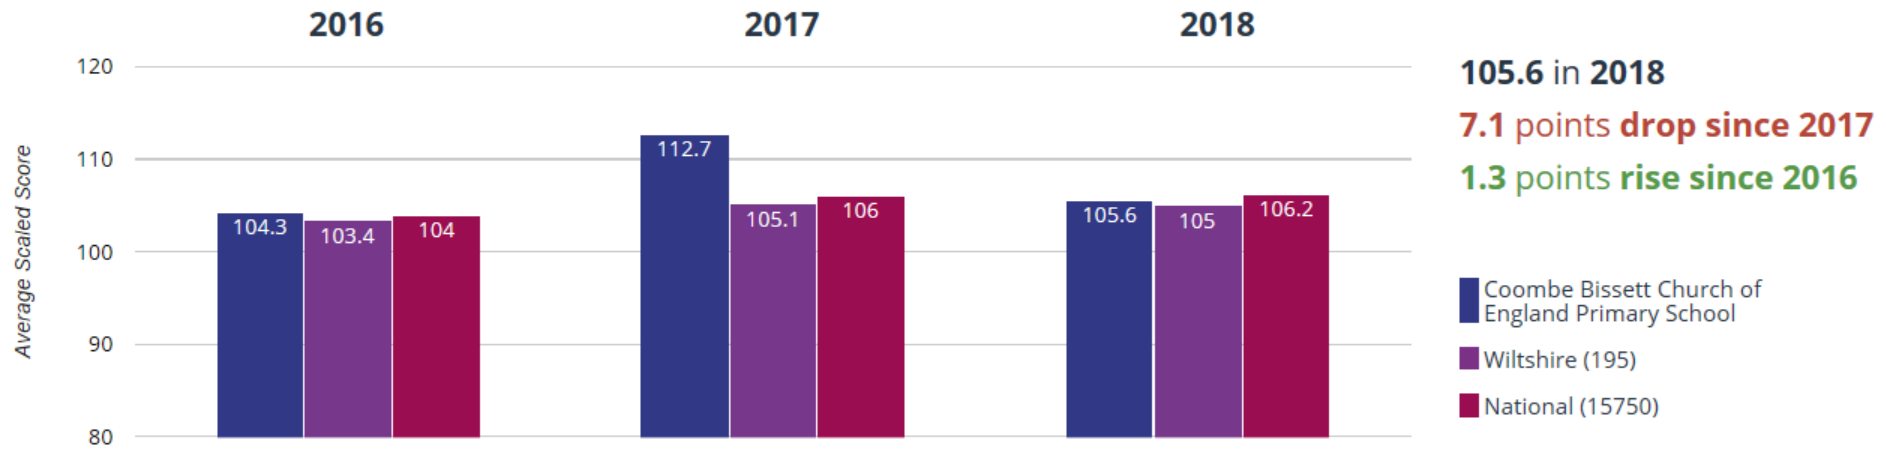

? GPS - average scaled score