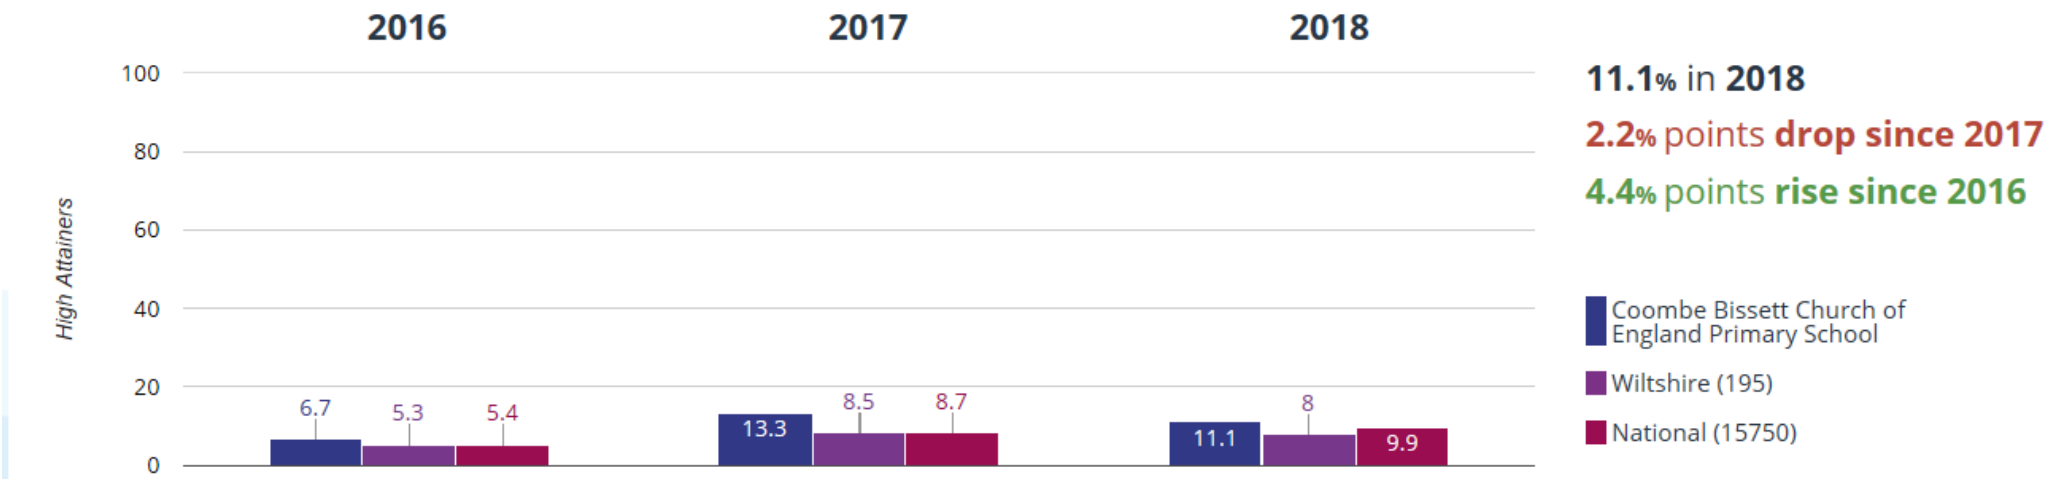

## ? GPS - Scaled Score of 110 +

## ? GPS - average scaled score

## 🔗 RWM - achieved standard

 **RWM** - Scaled Score of 110 +

DATA PROVIDED BY PERSPECTIVE LITE