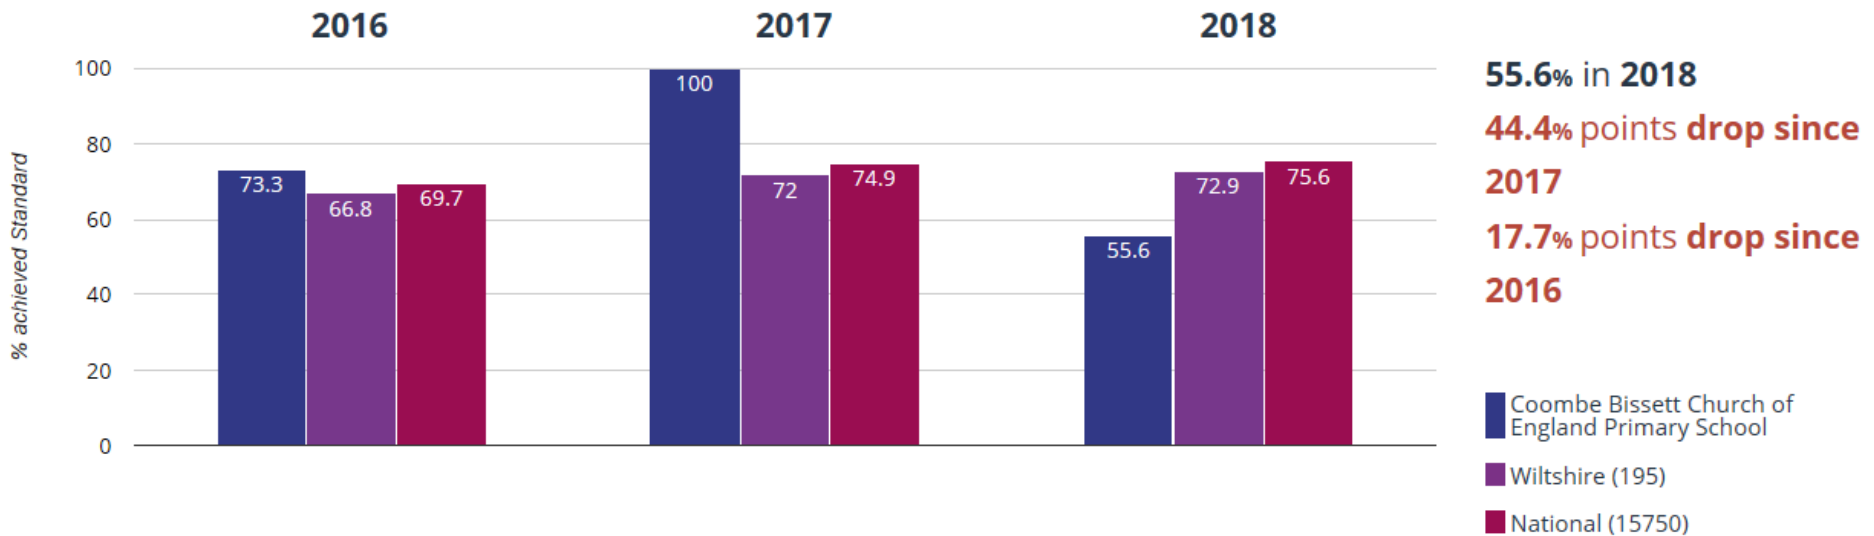

Maths - achieved standard