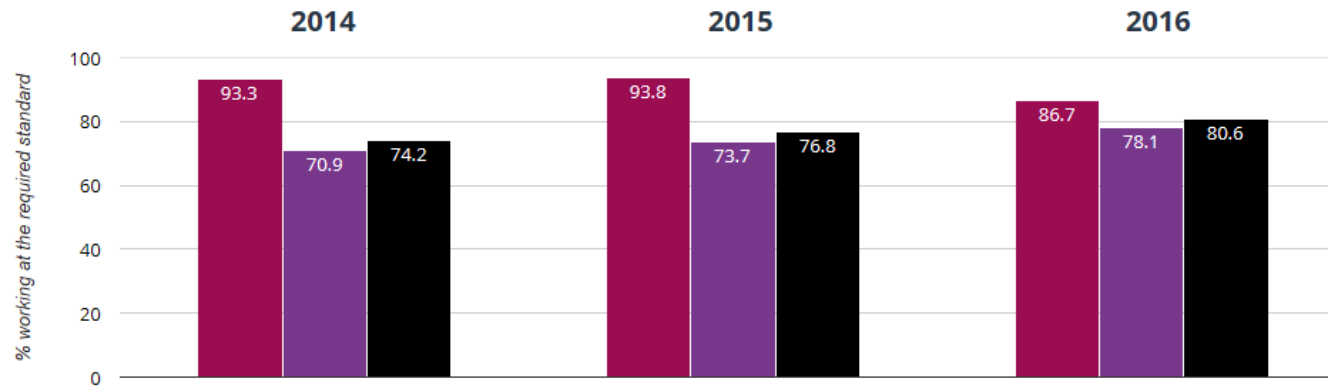

COOMBE BISSETT CEVA PRIMARY SCHOOL

PHONICS

Year 1: Working At

86.7% in 2016

7.1% points drop since 2015

6.6% points drop since 2014

- Coombe Bissett Church of England Primary School
- Wiltshire (194)
- National (16122)