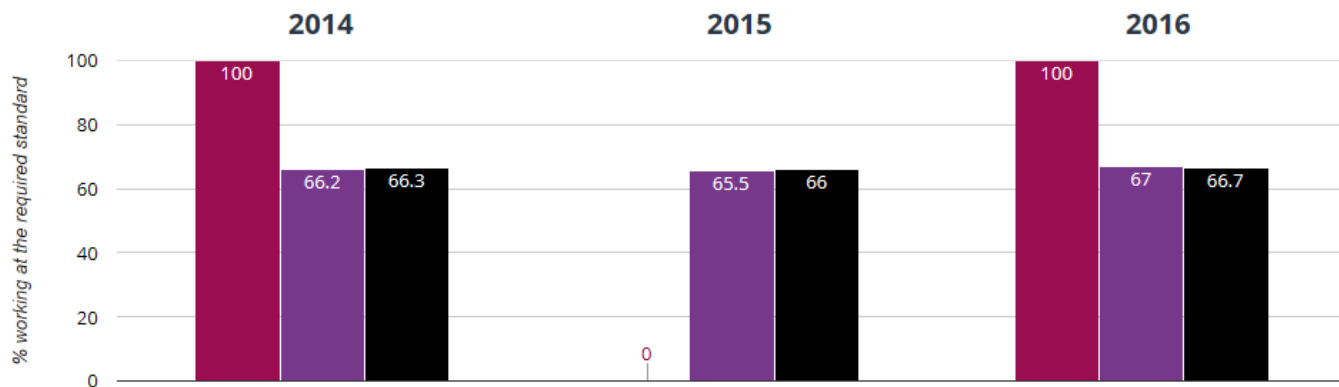

Year 2: Working At

100% in 2016

100% points rise since 2015

0% change from 2014

- Coombe Bissett Church of England Primary School
- Wiltshire (188)
- National (15537)