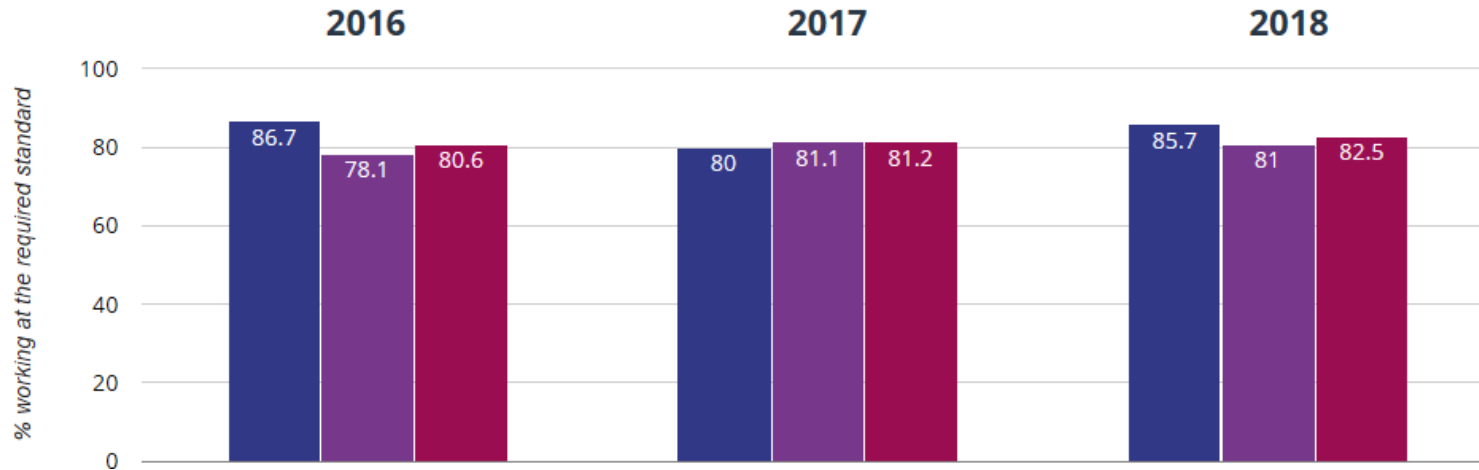

COOMBE BISSETT CEVA PRIMARY SCHOOL

PHONICS

🎤 Year 1: Working At

85.7% in 2018

5.7% points rise since 2017

1% points drop since 2016

- Coombe Bissett Church of England Primary School
- Wiltshire (196)
- National (16166)