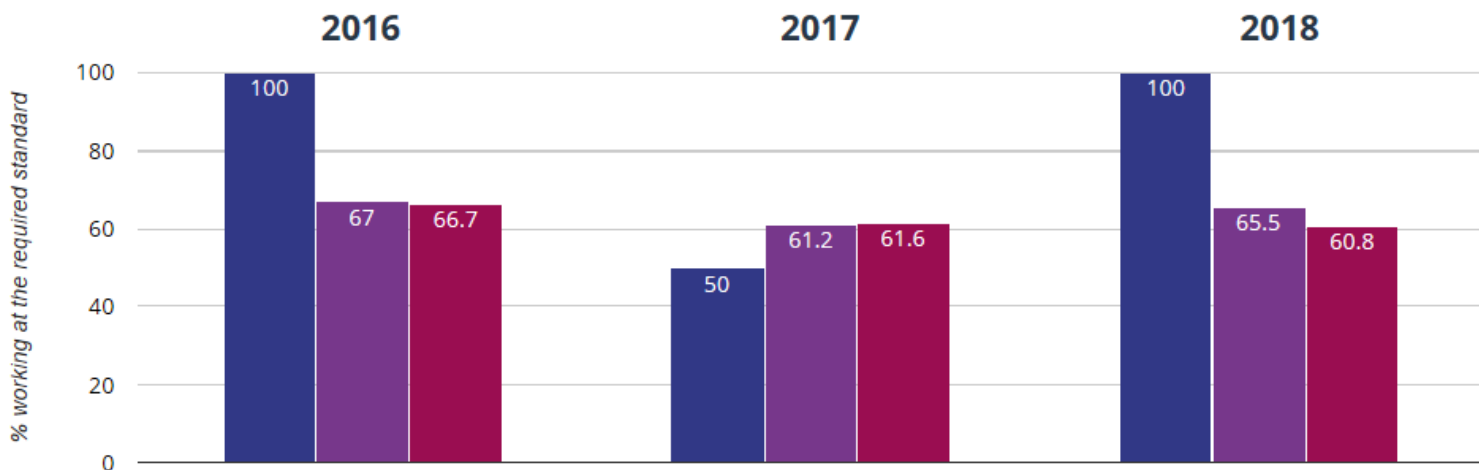

COOMBE BISSETT CEVA PRIMARY SCHOOL

PHONICS

🎤 Year 1: Working At

85.7% in 2018

5.7% points rise since 2017

1% points drop since 2016

- Coombe Bissett Church of England Primary School
- Wiltshire (196)
- National (16166)

🎤 Year 2: Working At

100% in 2018

50% points rise since 2017

0% change from 2016

- Coombe Bissett Church of England Primary School
- Wiltshire (180)
- National (15481)